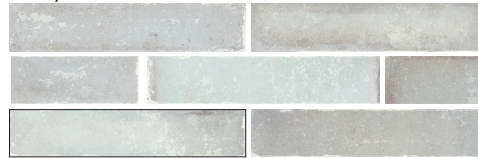

COLOR

White

5X25 / 2"X10"

10X10 / 4"X4"

Grey

5X25 / 2"X10"

10X10 / 4"X4"

Berilo

5X25 / 2"X10"

10X10 / 4"X4"

TECHNICAL

glossy

PACKAGING

NO TRIM

Style/ Size	sf / box	pc / box	lb / box
2x10	6.45	48	22.02
4x4	5.39	50	19.37

Manitowoc Warehouse
1129 S 41st St.
☎ (800) 242-7619
📠 (920) 682-0152