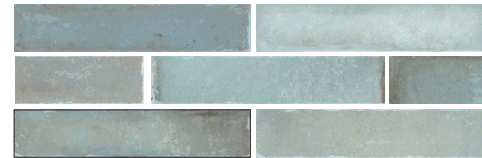

COLOR

White

5X25 / 2"X10"

10X10 / 4"X4"

Grey

5X25 / 2"X10"

10X10 / 4"X4"

Berilo

5X25 / 2"X10"

10X10 / 4"X4"

TECHNICAL

glossy

PACKAGING

NO TRIM

Style/ Size	sf / box	pc / box	lb / box
2x10	6.45	48	22.02
4x4	5.39	50	19.37

Manitowoc Warehouse
1129 S 41st St.
☎ (800) 242-7619
📠 (920) 682-0152