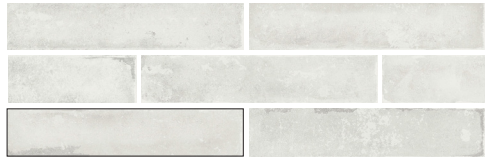

COLOR

White

5X25 / 2"X10"

10X10 / 4"X4"

Grey

5X25 / 2"X10"

10X10 / 4"X4"

Berilo

5X25 / 2"X10"

10X10 / 4"X4"

TECHNICAL

glossy

PACKAGING

NO TRIM

Style/ Size	sf / box	pc / box	lb / box
2x10	6.45	48	22.02
4x4	5.39	50	19.37

Manitowoc Warehouse
1129 S 41st St.
☎ (800) 242-7619
📠 (920) 682-0152