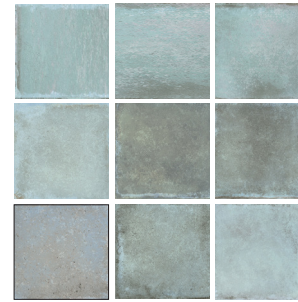

10X10 / 4"X4"

TECHNICAL

glossy

PACKAGING

NO TRIM

Style/ Size	sf / box	pc / box	lb / box
2x10	6.45	48	22.02
4x4	5.39	50	19.37

Manitowoc Warehouse
1129 S 41st St.
☎ (800) 242-7619
📠 (920) 682-0152

Green Bay Warehouse
3158 Market St.
☎ (800) 472-0048
📠 (920) 336-6882

Appleton Warehouse
N1044 Quality Dr.
☎ (800) 223-1061
📠 (920) 757-1521