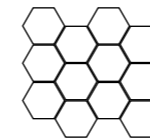

# SIZES & SHADE VARIATION

12"x24"  
Pressed 8 mm

1102200 White  
1102201 Sand  
1102202 Earth  
1102203 Multicolor

12"x12"  
Pressed 8 mm

1102208 White  
1102209 Sand  
1102210 Earth  
1102211 Multicolor

Due to the high shade variation of this product, it is required that you open at least four (4) boxes of MULTICOLOR at the same time and lay out/determine the desired pattern prior to installation. Claims will not be accepted after tiles have been set. Select tile from the same job, size, and shade numbers. Visually inspect the tile prior to installation. Rotate tiles to ensure a non-repeat look.

Colors shown may vary from actual product. Final selection should be made from actual product samples.

## mosaics & trim pieces:

12"x12"  
Mosaic  
(36 dot) 2"x2"

1102212 White  
1102213 Sand  
1102214 Earth  
1102215 Multicolor

9"x11"  
Hexagon Mosaic  
(12 dot)

1102250 White  
1102251 Sand  
1102252 Earth  
1102253 Multicolor