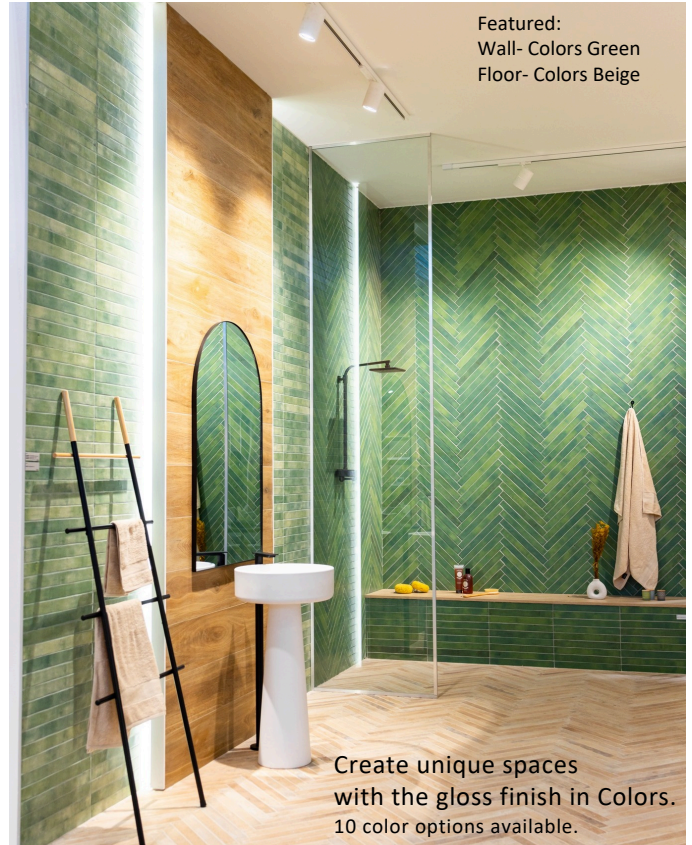

Newsletter

Have you heard about

Easily add the comfort and convenience of radiant floor heating to your flooring installation

- For use with Uncoupling Membrane
- For installation under these flooring products:

Displays, brochures, and wire samples are available through your account manager

Featured:
Wall- Colors Green
Floor- Colors Beige

Create unique spaces with the gloss finish in Colors. 10 color options available.

Save up to 30% in cable and thermostat costs by switching to IS Heat!

New Stock Tile Lines

Traditional or Modern? Achieve both looks with the Colors and Nolita lines.

Featured: Nolita Napa

Featured: Nolita Sunset

Wow clients with the depth achieved using one of the 12 matte colors in Nolita.