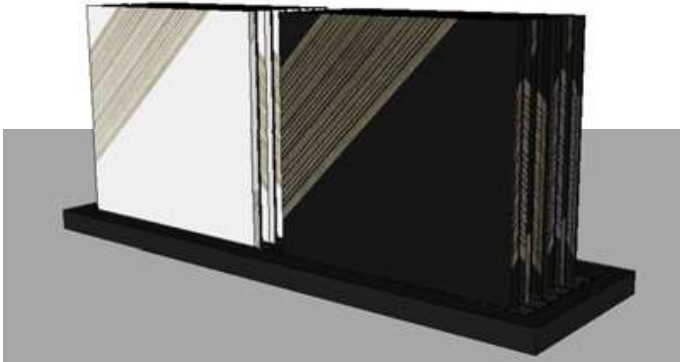

100% OUTLINE 2 BLACK GOLD AC

100% OUTLINE 2 BLACK GOLD AC

OUTLINE MERCHANDISING

Description: OUTLINE TABLE DISPLAY
Composed of: 1 base + 12 paperboard backed Tiles
Dimensions: 27.5" L x 8.5" W x 12" H
Cost: US\$ 65 per display